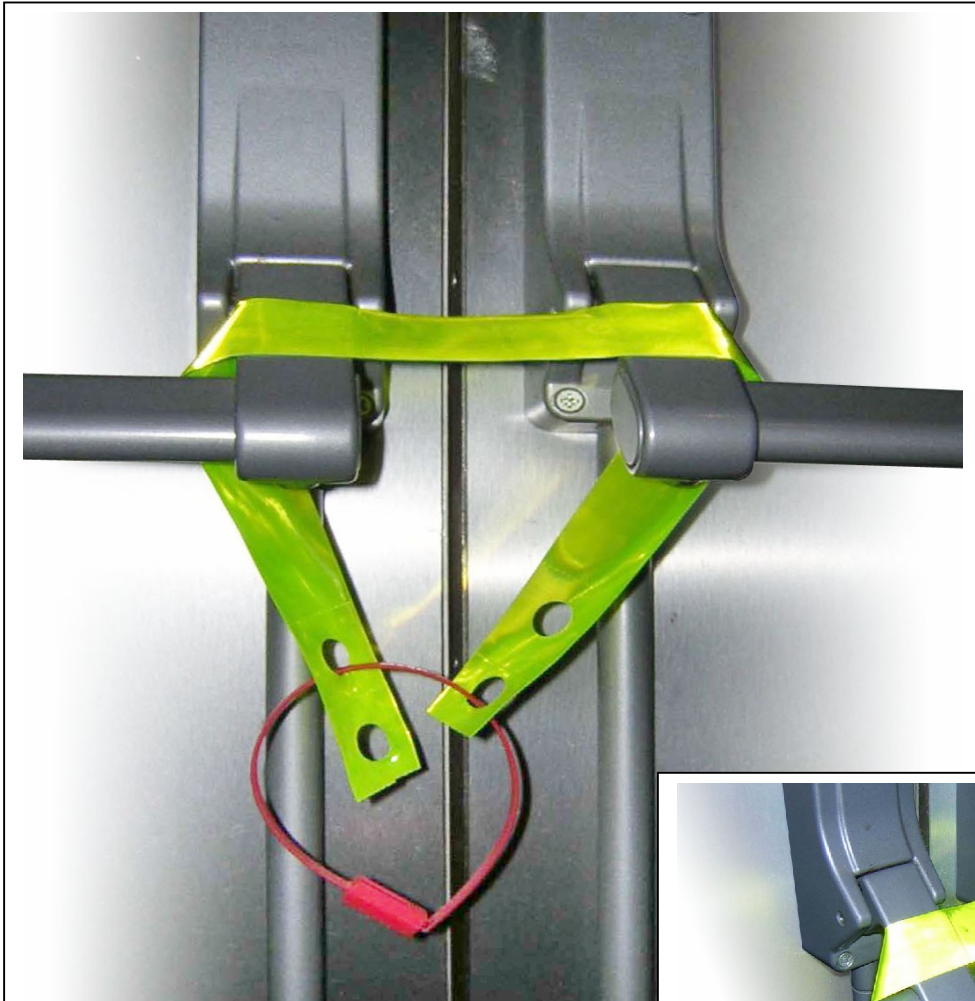

## *Unisto Emergency Seal & Sash*

Security seal and sash system for push bar type emergency exits.

Uniquely numbered for audit purposes the seal has a break strain less than 8kg and is fully compliant with fire regulations.

Sash is manufactured in reflective material providing maximum visibility in poor light conditions.

Supplied in cartons of 1,000 seals with 10 reusable sashes

***For further information please contact Simon Callari or Kirsty Stewart on 01483 209100 or e-mail [sales@unisto.co.uk](mailto:sales@unisto.co.uk)***