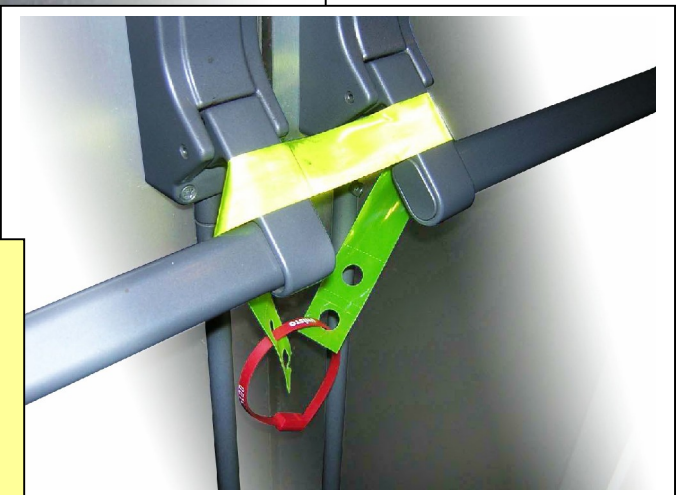

## *Unisto Emergency Seal & Sash*

Security seal and sash system for push bar type emergency exits.

Uniquely numbered for audit purposes the seal has a break strain less than 8kg and is fully compliant with fire regulations.

Sash is manufactured in reflective material providing maximum visibility in poor light conditions.

Supplied in cartons of 1,000 seals with 10 reusable sashes

***For further information please contact Simon Callari or Kirsty Stewart on 01483 209100 or e-mail [sales@unisto.co.uk](mailto:sales@unisto.co.uk)***