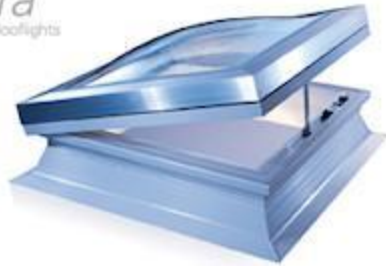

We sell four different types of Mardome rooflight:

[Mardome Trade](#)

This rooflight is a standard specification dome unit, providing excellent insulation with a u-value of 1.8 W/m²K. It has a contemporary low profile design, available as a dome or pyramid, and a unique glazing cassette that minimises condensation. There are options for manual and powered opening.

[Mardome Ultra](#)

mardome*ultra*
Dome Rooflights

The sleek and stylish design of the Mardome ultra sets it apart from other rooflights. It has an attractive aluminium frame that comes in either a silver anodised finish or a powder coated finish. Choose from a variety of opening options that provide the highest levels of security – the rooflight can only be opened using a Mardome security key.

Mardome Circular

mardome*circular*
Dome Rooflights

The Mardome circular rooflight gives any building a distinct character, as well as offering the kind of strength and durability that is only found in the highest quality products. It comes with security caps for fixings and can be selected as a double or triple skin unit.

Mardome Reflex

mardome*reflex*
Dome Rooflights

The Mardome Reflex system is a unit specifically created for refurbishment projects where only glazing is required. There are dome, pyramid and circular options, and if required, the unit can be fixed to existing kerbs without a using a kerb adaptor.