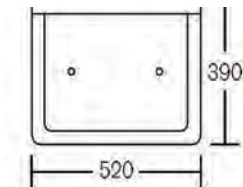

SanCeram Chartham Cleaners Sink

Stock Code: CHSK101

Our SanCeram Chartham 520mm fireclay Cleaners Sink with 250mm high back, is hardwearing and perfect for use in Schools, particularly in Caretakers areas.

- High built in splash back
- Compatible with wall mounted taps for use in cleaners areas
- Hinged bucket grate available separately
- Stainless steel legs available separately