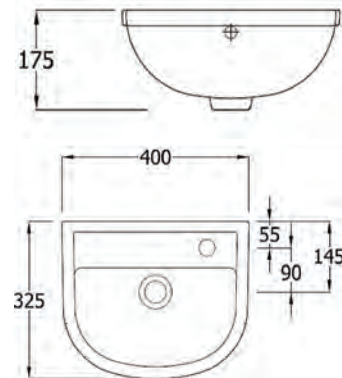

Our extensive range of Basins cover all education requirements, we have Semi-recessed, Under Counter, Wall Hung and Countertop options. So if space is tight or if you need an anti-vandal option then we have a solution. There are also various tap hole options and all of our Basins offer easy installation with full instructions available. [Our full Basin range and lead times can be viewed online here.](#)

SanCeram Shenley Slim Semi-recessed Basin 400 RHTH

Stock Code: SHWB105

Our SanCeram Shenley 400mm Slim Semi-recessed Basin is ideal for small areas where space is at a premium, whilst also allowing a clean installation into a vanity unit.

- Right hand tap hole position for use with a mono block tap
- Overflow to reduce risk of flooding
- Bottom outlet for easy maintenance
- Manufactured from high quality vitreous china to BS 3402