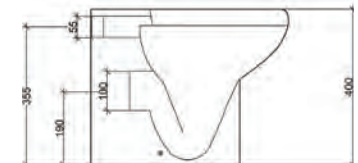

**SanCeram Shenley Back to Wall 350 Toilet Pan**

Stock Code: SHWC101

Our SanCeram Shenley Back to Wall toilet pan is the ideal height for young children, to encourage and support independent use.

- Low height, 350mm from floor to rim, ideal for use in early years education settings
- Suitable for pre-schools to help support children with toilet training
- Sleek smooth lines allow for easy cleaning
- Manufactured from high quality vitreous china to BS 3402
- Meets all BS EN 997:2018

- Standard height, 400mm from floor to rim
- Durable, robust modern style
- Sleek smooth lines allow for easy cleaning
- Manufactured from high quality vitreous china to BS 3402
- Meets all BS EN 997:2018