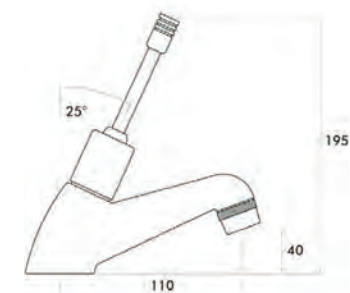

SanCeram Self-closing Toggle Tap

Stock Code: SCBW107

Our SanCeram Self-closing single pillar Toggle Tap, for pre-mixed water is extremely easy to operate with little to no force, ideal for nurseries and SEN schools.

- Easy, smooth toggle lever operation
- Multi-directional toggle ideal for use in early years settings
- Self-closing function reduces water waste
- Water saving with a 15 second (± 3 sec) flow time at 3 bar pressure
- DDA Compliant