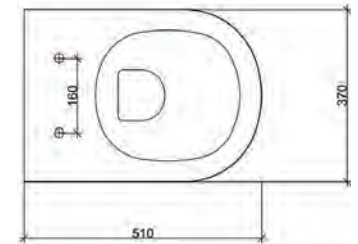

- Standard height, 400mm from floor to rim
- Durable, robust modern style
- Sleek smooth lines allow for easy cleaning
- Manufactured from high quality vitreous china to BS 3402
- Meets all BS EN 997:2018