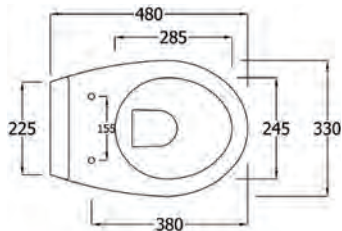

Specifically designed for education environments, our WCs cover all the features that could be required in nursery and primary schools, right through to colleges and universities. We have lower heights available for younger years, water saving options to help the environment and save money as well as extended projection for disabled and Doc M requirements. [Our full WC range and lead times can be viewed online here.](#)

SanCeram Shenley Back to Wall 350 Toilet Pan

Stock Code: SHWC101

Our SanCeram Shenley Back to Wall toilet pan is the ideal height for young children, to encourage and support independent use.

- Low height, 350mm from floor to rim, ideal for use in early years education settings
- Suitable for pre-schools to help support children with toilet training
- Sleek smooth lines allow for easy cleaning
- Manufactured from high quality vitreous china to BS 3402
- Meets all BS EN 997:2018