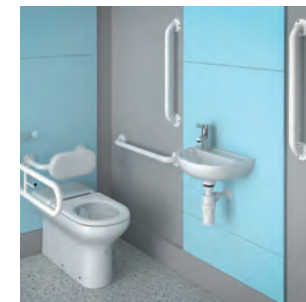

[Back to Wall Doc M Pack.](#)