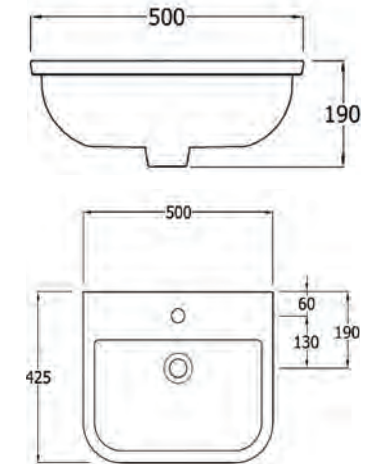

SanCeram Shenley 500 Central Tap Hole Countertop Basin

Stock Code: SHWB103

Our SanCeram Shenley Counter Top Basin has a 500mm wide bowl and is ideal to reduce splashing when washing, suitable for any education washroom.

- Centre tap hole position for use with a mono block tap
- Fully inset countertop basin
- Overflow to reduce risk of flooding
- Bottom outlet for easy maintenance
- Manufactured from high quality vitreous china to BS 3402