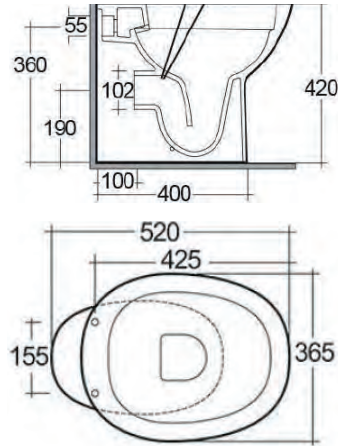

SanCeram Chartham Beyond Back to Wall Rimless Toilet Pan

Stock Code: CHWC121

Our Chartham Beyond Back to Wall Rimless Toilet Pan has a clean and sleek design that will fit into any education washroom.

- Ultra sleek easy to clean design
- Rimless flush design gives bacteria nowhere to hide
- Rimless technology offers an effective silent flush using less water
- Comfort height and projection pan
- Manufactured from high quality vitreous china to BS 3402