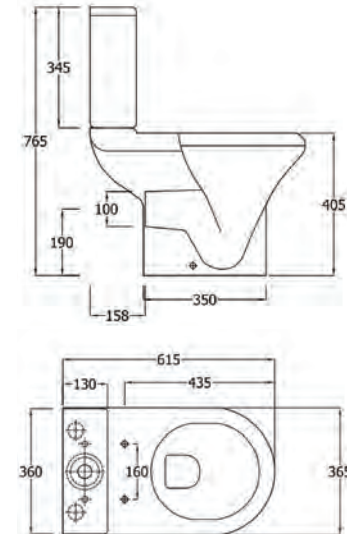

SanCeram Chartham Close Coupled Toilet Pack

Stock Code: CHWC108

Our SanCeram Chartham Close Coupled toilet pan, dual flush push button cistern and soft close seat and cover come in one convenient pack.

- 6/3ltr dual flush push button cistern
- 4.5ltr effective flush volume
- Sleek easy to clean design
- Standard height and projection pan with open rim design
- Manufactured from high quality vitreous china to BS 3402