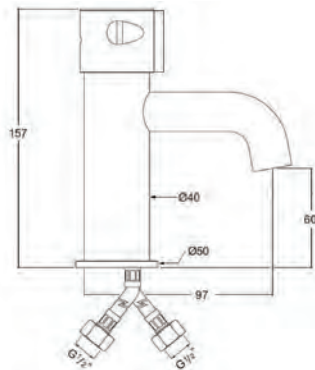

Whether you are a SEN school looking for easy to use Toggle Taps, a primary school looking for Self-closing Taps to ensure there is no accidental flooding, or a college looking for Sensor Taps to ensure maximum user hygiene, we have a solution for you. We have options that are WRAS approved and those that will save you water and money. [Our full Brassware range and lead times can be viewed online here.](#)

SanCeram Basin Mounted Self-closing Mixer Tap

Stock Code: SCBW106

This stylish, chrome tap offers easy press action operation with temperature control. Automatic shut off saves water and money and helps avoid accidental flooding.

- Easy operation handle to adjust temperature
- Self-closing function reduces water wastage
- Water saving with a 15 second (± 3 sec) flow time at 1 bar pressure
- Supplied with flexi tails
- DDA Compliant