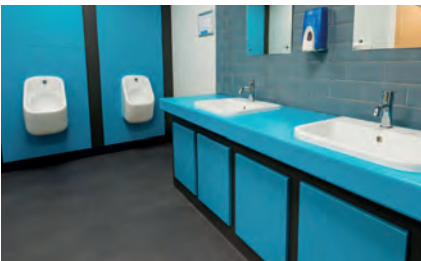

Above: Primrose Hill Primary School
Below: Cottenham Nursery
Right: Fairfield School