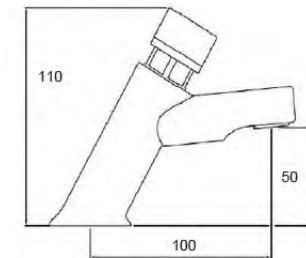

Pair of Contemporary Press Action Taps

Stock Code: SCBW124

Our SanCeram Pair of Contemporary non concussive Press Action Taps offer easy operation and automatic shut off for water saving.

- Simple press action operation
- Self-closing design ensures taps are not left running
- Reduce water wastage
- 15 second (± 3 sec) flow time at 1 bar pressure
- Blue and red indices provided to identify the water temperature