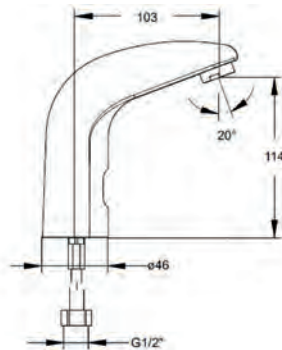

SanCeram Deck Mounted Sensor Tap

Stock Code: SCBW119

Delivering water without touch, this tap is perfect for education washrooms of all ages to ensure hygiene and water efficiency.

- Hygienic no touch, with proximity sensor built into tap
- 24 hour built in hygiene flush to prevent stagnation
- Battery powered, ideal for retro fit projects (mains transformer available)
- 6 ltr/min flow regulator included for water saving
- DDA Compliant