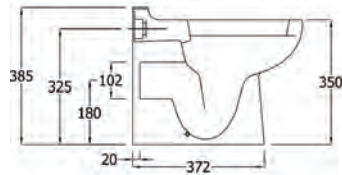

Specifically designed for education environments, our WCs cover all the features that could be required in nursery and primary schools, right through to colleges and universities. We have lower heights available for younger years, water saving options to help the environment and save money as well as extended projection for disabled and Doc M requirements. [Our full WC range and lead times can be viewed online here.](#)

SanCeram Shenley Back to Wall 350 Toilet Pan

Stock Code: SHWC101

Our SanCeram Shenley Back to Wall toilet pan is the ideal height for young children, to encourage and support independent use.

- Low height, 350mm from floor to rim, ideal for use in early years education settings
- Suitable for pre-schools to help support children with toilet training
- Sleek smooth lines allow for easy cleaning
- Manufactured from high quality vitreous china to BS 3402
- Meets all BS EN 997:2018