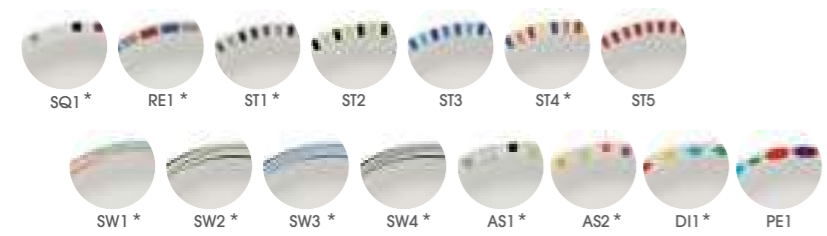

All products are polycarbonate unless otherwise stated.

**17cm Patterned Plate**  
17cm white plate with a patterned rim.  
Code: 025  
Dimensions: Diameter 17cm

\*Not available for 524

**23cm Patterned Plate (024)**  
23cm Copolyester Patterned Plate (524)  
23cm white plate with a patterned rim.  
Code: 024, 524  
Dimensions: Diameter 23cm