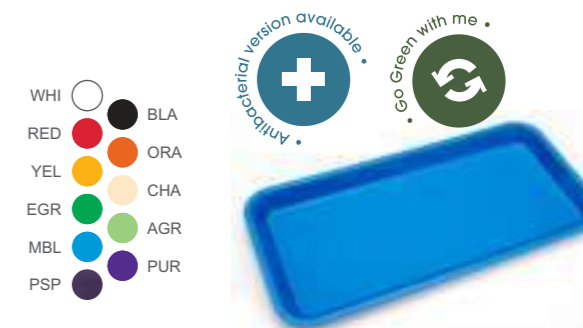

24cm White Oval Plate
Optional covers (143CLE and 420CLE) available for this plate.
See page 17.
Code: 142WHI
Dimensions: L 24cm x W 17.2cm x H 2.3cm

Individual Serving Platter
Multipurpose platter ideal for a sandwich, panini, baguette, wrap or jacket potato and salad.
Antibacterial version available. See page 79.
Code: 087
Dimensions: L 26.7cm x W 13.4cm x H 1.5cm