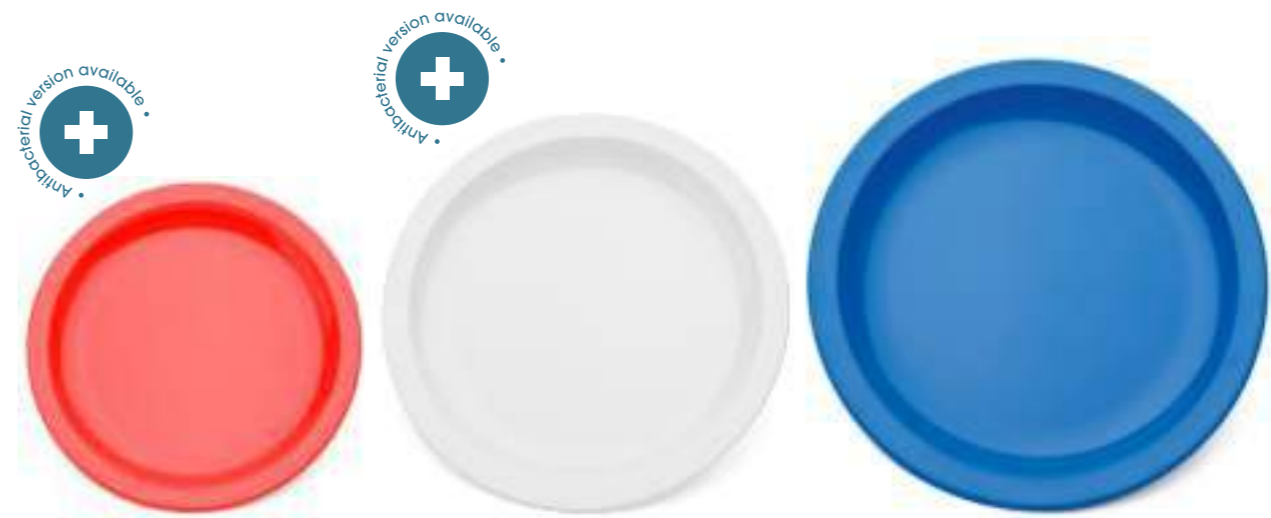

17cm Narrow Rimmed Plate
17cm plate with a textured rim. Antibacterial version available. See page 79.
Code: 058
Dimensions: Diameter 17cm

- WHI
- RED
- HON
- EGR
- GGR
- MBL
- PUR
- PIN
- BLA
- ORA
- YEL
- LIM
- SBL
- RBL
- PSP

23cm Narrow Rimmed Plate
23cm plate with a textured rim. Antibacterial version available. See page 79.
Code: 039
Dimensions: Diameter 23cm

- WHI
- RED
- HON
- RGR
- LIM
- GGR
- MBL
- PUR
- PIN
- BLA
- ORA
- YEL
- EGR
- AGR
- SBL
- RBL
- PSP

25.5cm Narrow Rimmed Plate
25.5cm plate with a textured rim.
Code: 229
Dimensions: Diameter 25.5cm

- WHI
- MBL