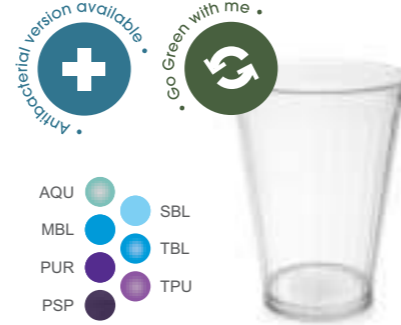

200ml Fluted Tumbler
Antibacterial version available. See page 77.
Code: 020
Dimensions: Diameter 6.9cm x H 9.1cm
Capacity: 200ml

1. CLE
   - BLA
   - TRE
   - TOR
   - TYE
   - TGR
   - AGR
2. WHI
   - RED
   - ORA
   - YEL
   - EGR
   - LIM
3. AQU
   - MBL
   - PUR
   - PSP
   - SBL
   - TBL
   - TPU