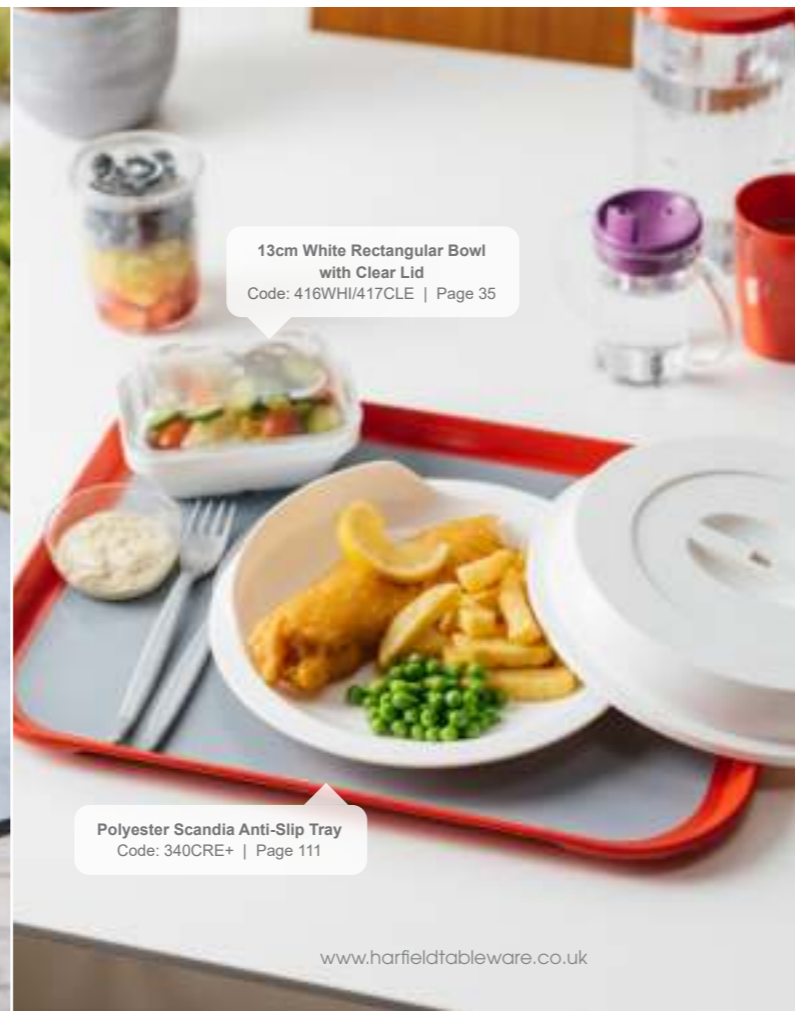

13cm White Rectangular Bowl
with Clear Lid
Code: 416WHI/417CLE | Page 35

Polyester Scandia Anti-Slip Tray
Code: 340CRE+ | Page 111